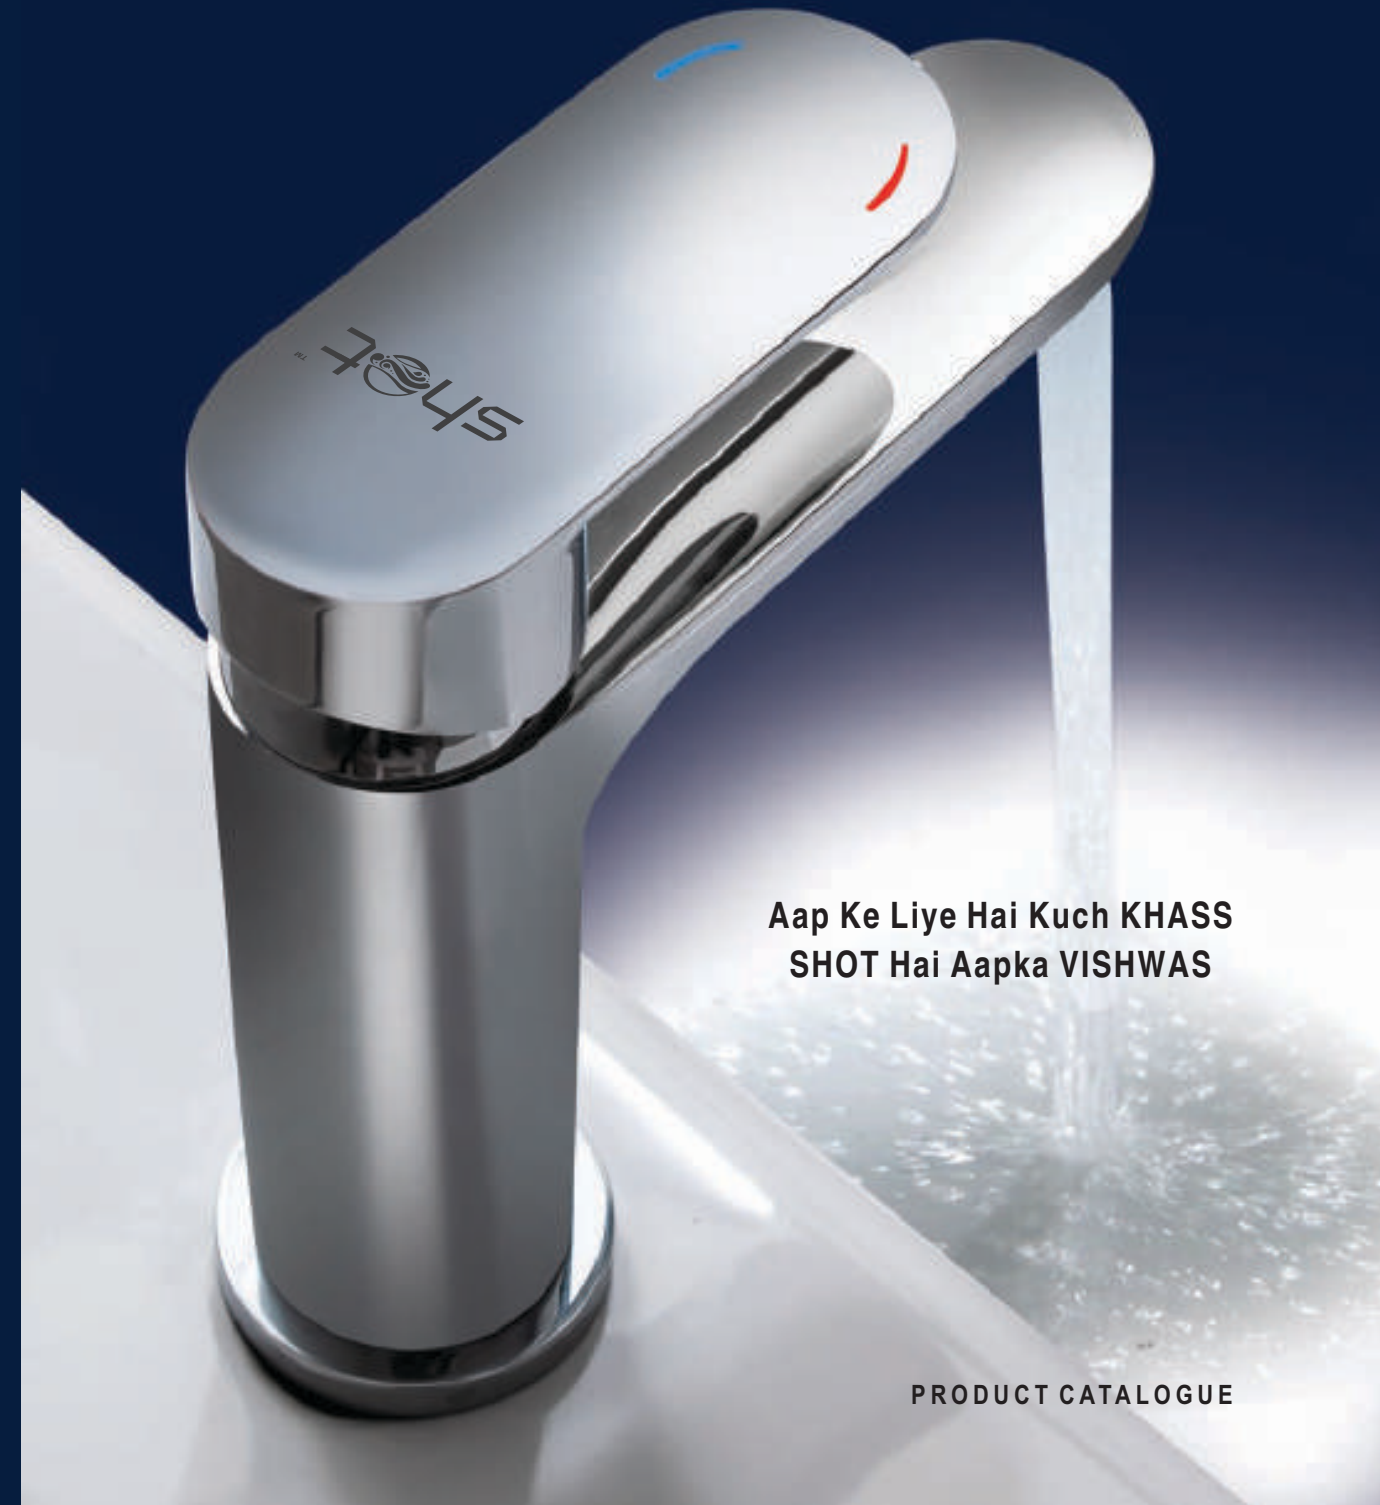

AU
AADI UDYOG
MANUFACTURED IN HYDERABAD

shotTM
The Plumber's Choice

**Aap Ke Liye Hai Kuch KHAASS
SHOT Hai Aapka VISHWAS**

PRODUCT CATALOGUE

MANUFACTURED BY :-

AU
AADI UDYOG

Hyderabad (INDIA)

Email : aadiudyog@gmail.com
Website : aadiudyog.com
Customer Care No. 9908600051